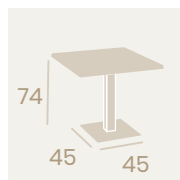

**Mesa Munich Rectangular Alta
110x70**

Tablero Compact Sicilia
Base 80x42
Aluminio

**Mesa Munich Alta
70x70**

Tablero Compact Sicilia
Base 45x45
Aluminio

Ref. 9850 ✕

Ref. 9877 ✕

Ref. 9187 ✕

Ref. 9811 ✕