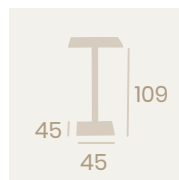

**Mesa Munich Rectangular Alta
110x70**

Tablero Compact Sicilia
Base 80x42
Aluminio

**Mesa Munich Alta
70x70**

Tablero Compact Sicilia
Base 45x45
Aluminio

Ref. 9850 ✕

Ref. 9877 ✕

Ref. 9187 ✕

Ref. 9811 ✕