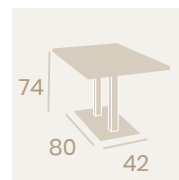

**Mesa Munich Rectangular Alta
110x70**

Tablero Compact Sicilia
Base 80x42
Aluminio

**Mesa Munich Alta
70x70**

Tablero Compact Sicilia
Base 45x45
Aluminio

Ref. 9850 ✕

Ref. 9877 ✕

Ref. 9187 ✕

Ref. 9811 ✕