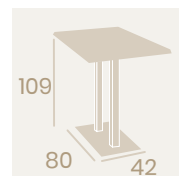

Mesa Munich Rectangular Alta
110x70

Tablero Compact Sienna
Base 80x42
Aluminio Pintado Blanco

Mesa Munich Rectangular
110x70

Tablero Compact Sienna
Base 80x42
Aluminio Pintado Blanco

Ref. 9822