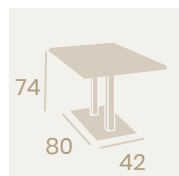

Mesa Munich Rectangular
110x70

Tablero Compact Sienna
Base 80x42
Aluminio Pintado Blanco

Ref. 9811