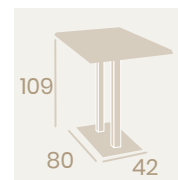

**Mesa Munich Rectangular Alta
110x70**

Tablero Compact Sicilia
Base 80x42
Aluminio

**Mesa Munich Alta
70x70**

Tablero Compact Sicilia
Base 45x45
Aluminio

Ref. 9850 ✕

Ref. 9877 ✕

Ref. 9187 ✕

Ref. 9811 ✕