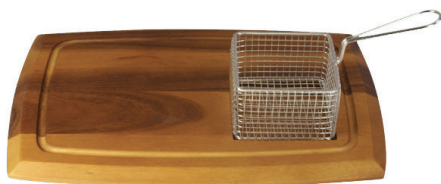

15 x 31 x 7cm / 6 x 12.5 x 3"

Washed Acacia Bread Box

*Boite a Pain en Bois
Panera Acacia*

Code

NAT-AWTRAYB

Colour

naturals

Acacia Presentation Board with Square Recess