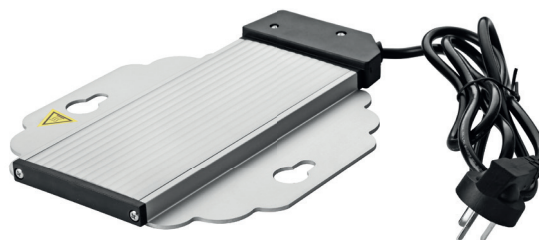

SUNNEX

Electric Heating Element

Plaque Chauffante pour Chafing
Placa calefactora para rozaduras

Code	Size	Cable Length	Plug
E02-3500-UK	16x11x11.5cm	6.5x4x4.5"	130cm 51" UK
E02-3500-1	16x11x11.5cm	6.5x4x4.5"	130cm 51" EU

SUNNEX

Electric Heating Plate

Plaque Chauffante pour Chafing
Plato de Calor Electrico

Code	Size	Cable Length	Plug
E03-3000W	22x22.5cm	8.5x9"	150cm 59" UK
E03-3010W1	22x22.5cm	8.5x9"	150cm 59" EU

SUNNEX

Food Service Cooling Unit

Unité de Refroidissement
Expositor Comida En Frio

Code	Size	Height
FSC-1	1/1 GN Size	26cm 10.5"

ELECTRICAL ITEMS

Articles électriques / Artículos eléctricos

Zyco by Sunnex is range of everyday electrical items. Economically priced yet sturdy and hardwearing. All products are fully guaranteed for 12 months from purchase.