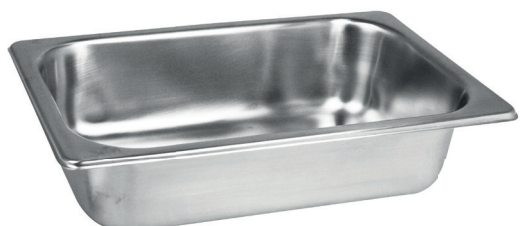

SUNNEX

1/4

1/4 Gastronorme

1/4 Gastronorm

Code	Depth		Volume	
1704A	6.5cm	2.5"	1.8L	64oz
1704B	10cm	4"	3L	106oz
1704C	15cm	6"	4.5L	159oz
1704D	Cover			
1704DN	Notched Cover			

SUNNEX

1/6
1/6 Gastronorme
1/6 Gastronorm