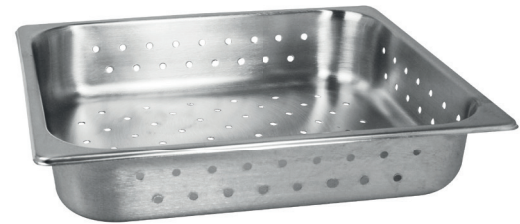

Code	Depth		Volume	
1702A	6.5cm	2.5"	4.5L	159oz
1702B	10cm	4"	7L	247oz
1702C	15cm	6"	10L	352oz
1702E	20cm	8"	13L	458oz
1702D	Cover			
1702DN	Notched Cover			

SUNNEX

1/2 Perforated

1/2 Perforé Gastronorme

1/2 Perforado Gastronorm

Code	Depth		Volume	
1702BP	10cm	4"	7L	247oz

SUNNEX

1/3

1/3 Gastronorme

1/3 Gastronorm

Code	Depth		Volume	
1703A	6.5cm	2.5"	2.5L	88oz
1703B	10cm	4"	4L	141oz
1703C	15cm	6"	6L	211oz
1703E	20cm	8"	8L	282oz
1703D	Cover			
1703DN	Notched Cover			