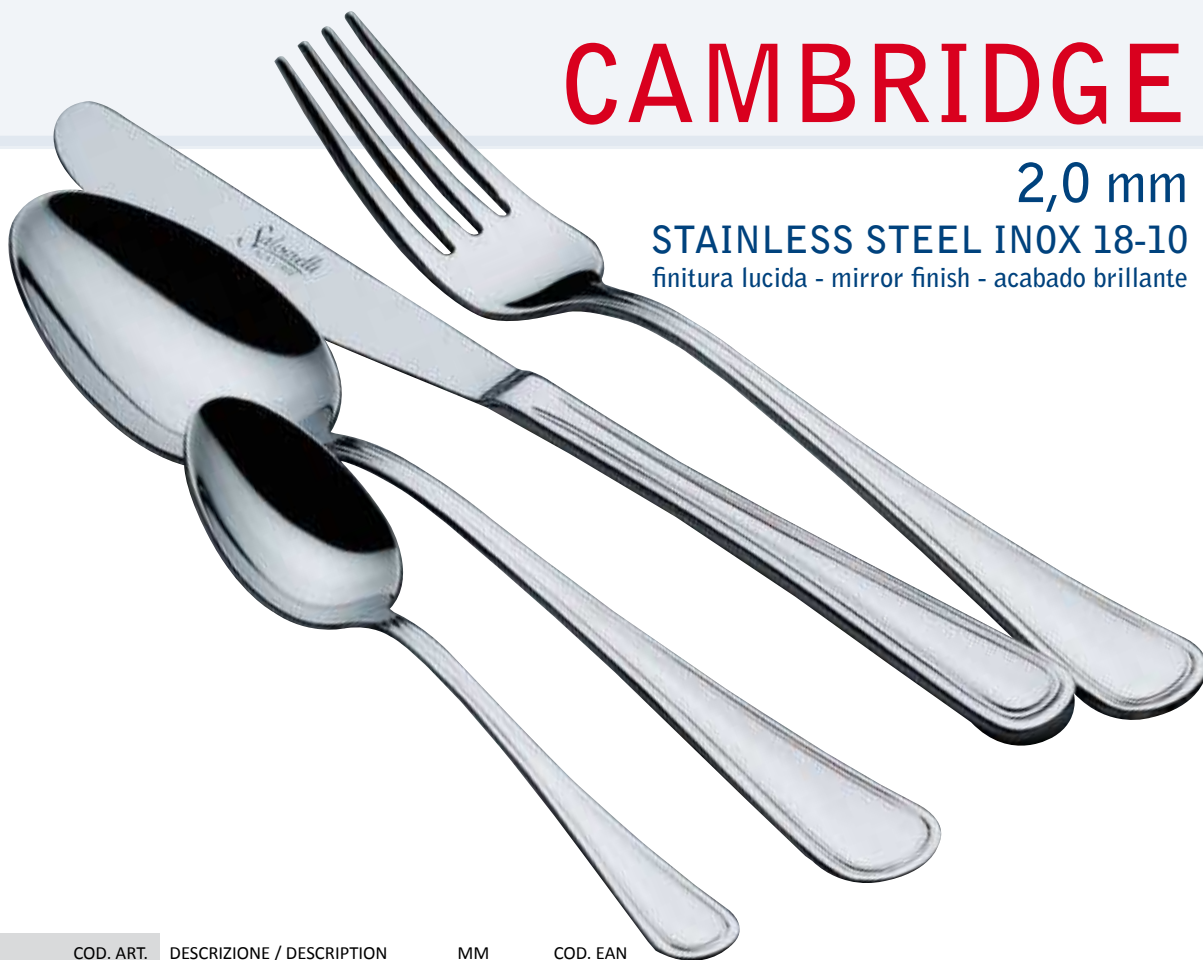

*SEGHETTO COLTELLO
KNIFE SERRATION
SIERRA CUCHILLO

CBFAT

CBIAT

CPFAT

CAMBRIDGE

2,0 mm

STAINLESS STEEL INOX 18-10
finitura lucida - mirror finish - acabado brillante

NEW