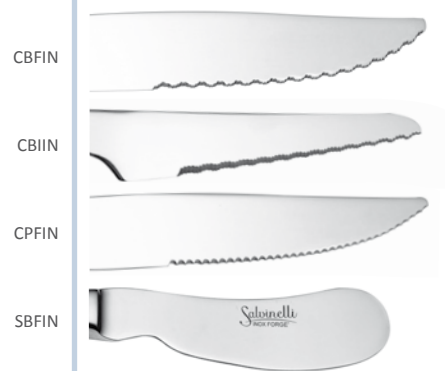

*SEGHETTO COLTELLO
KNIFE SERRATION
SIERRA CUCHILLO