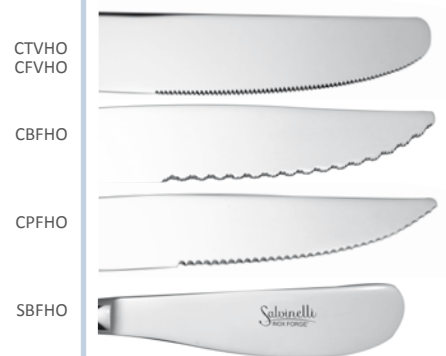

*SEGHETTO COLTELLO
KNIFE SERRATION
SIERRA CUCHILLO