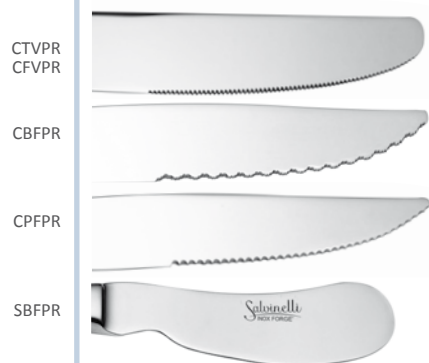

*SEGHETTO COLTELLO KNIFE SERRATION SIERRA CUCHILLO