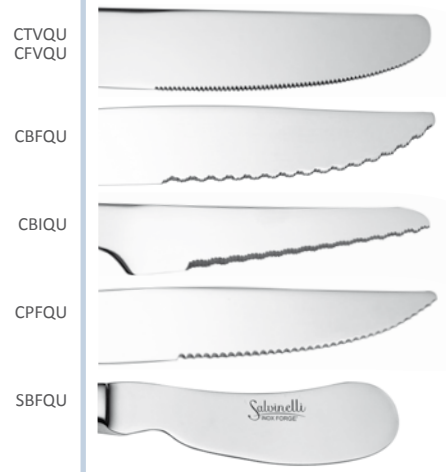

NEW

NEW

*SEGHETTO COLTELLO
KNIFE SERRATION
SIERRA CUCHILLO