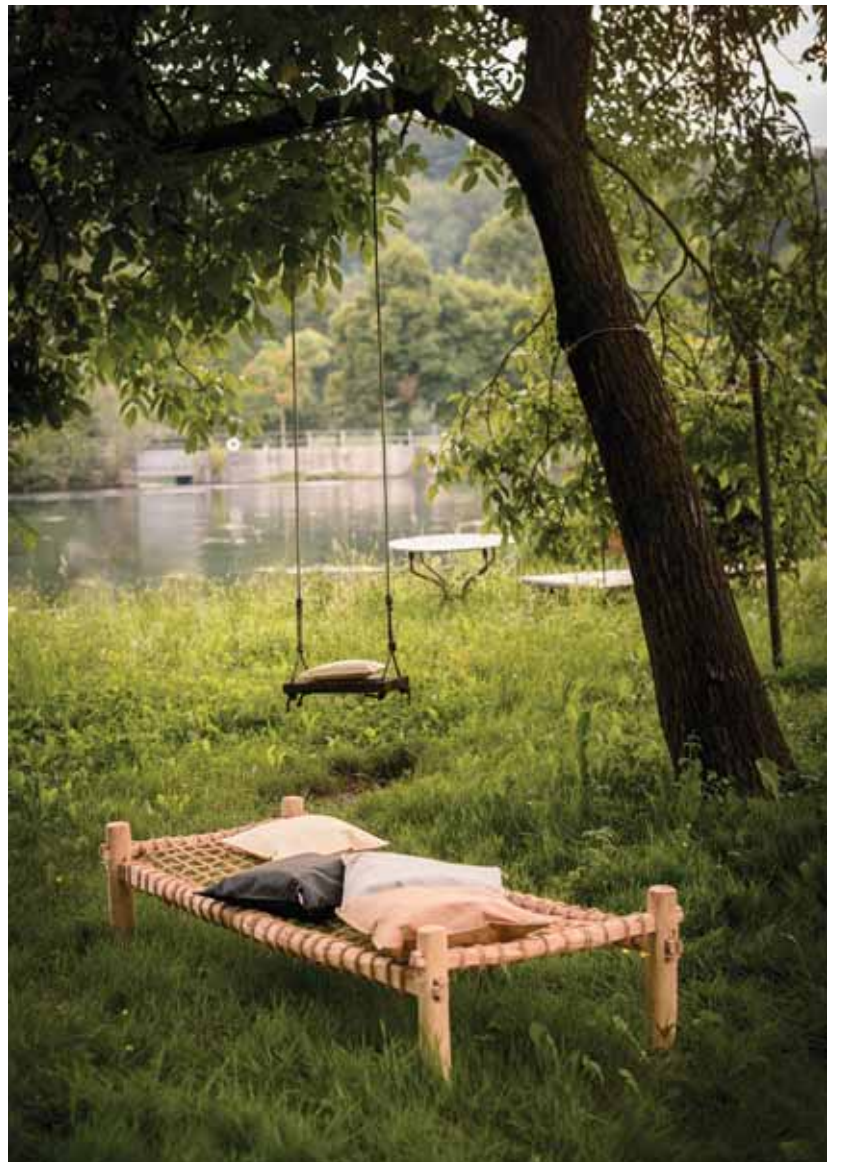

La Panca

Sz. 90x45x h. 45 cm

cod. ES000621 empty
cod. ES000580 stuffed
havana soft touch (washable surface)

(washable surface)

cod. ES000584 empty
cod. ES000579 stuffed
white soft touch

(dry clean only)

cod. ES000628 empty
cod. ES000627 stuffed
rags

(not washable)

cod. ES000699 empty
cod. ES000700 stuffed
havana

cod. ES000738 empty
cod. ES000739 stuffed
silver